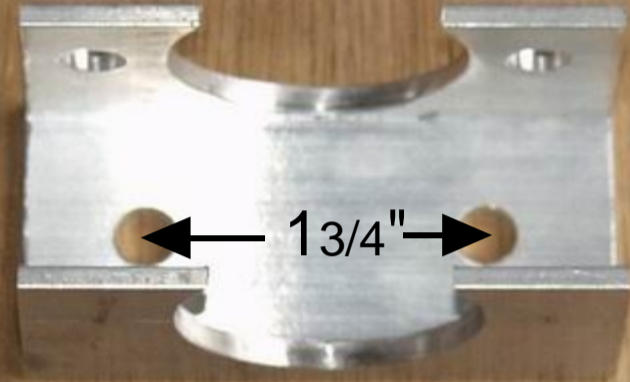

Stainless "U" bolts - 1 1/2" inside diameter

3"

All mounting holes
8mm diameter

1 1/2"x1 1/2"x1/8"
aluminium channel

1 3/4"

1 1/2" diam

1 1/2"
2 1/4"

G3TXQ Broadband HexBeam - centre post fixing brackets