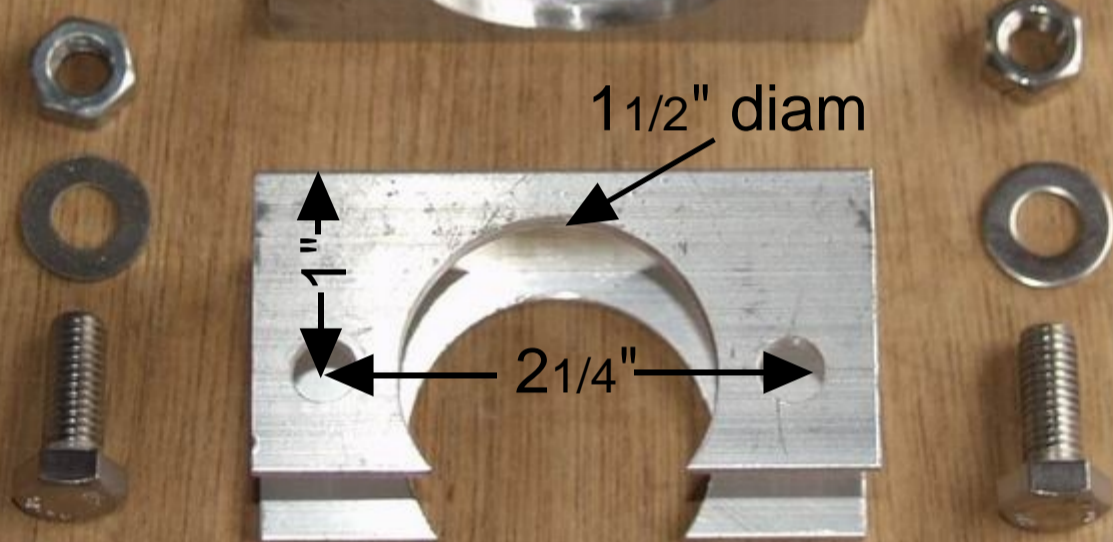

Stainless "U" bolts - 1 1/2" inside diameter

3"

All mounting holes
8mm diameter

1 1/2"x1 1/2"x1/8"
aluminium channel

1 3/4"

1 1/2" diam

1 1/2"
2 1/4"

G3TXQ Broadband HexBeam - centre post fixing brackets